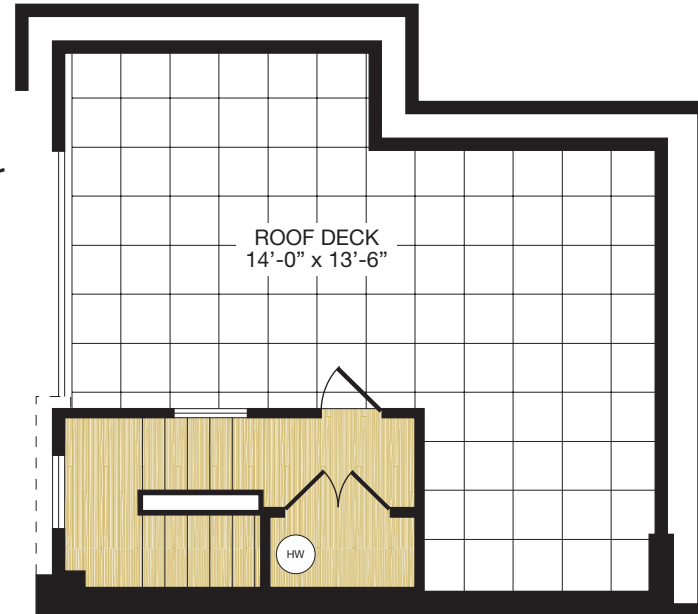

First Floor

Second Floor

Bedrooms	Baths	Levels	Sq. Ft.
2	2.5	Duplex	1145

Developed by
Boundary Street
 DEVELOPMENT, LLC

First Floor

Second Floor

Roof

Third Floor

Bedrooms	Baths	Levels	Sq. Ft.
2	2.5	Duplex	1300

Developed by
Boundary Street
DEVELOPMENT, LLC

Bedrooms	Baths	Levels	Sq. Ft.
2	2.5	1	1130

Developed
by
**Boundary
Street**
DEVELOPMENT, LLC