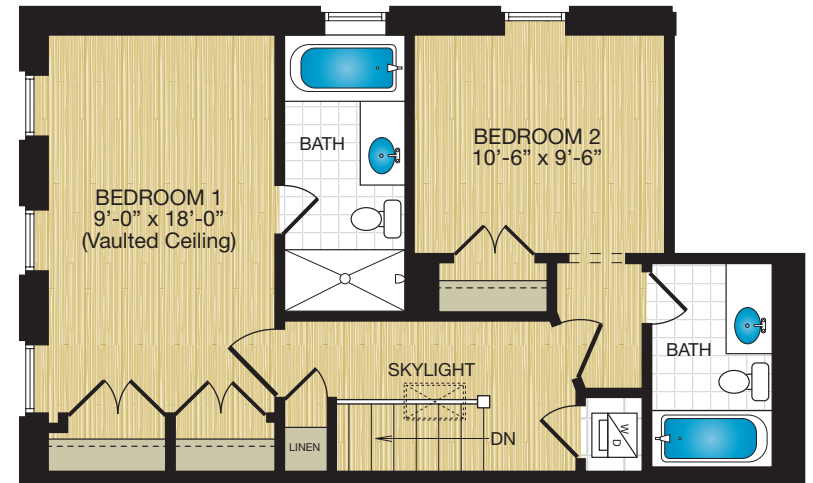

First Floor

Second Floor

Bedrooms	Baths	Levels	Sq. Ft.
2	2.5	Duplex	1145

Developed by
Boundary Street
 DEVELOPMENT, LLC

First Floor

Second Floor

Roof

Third Floor

Bedrooms	Baths	Levels	Sq. Ft.
2	2.5	Duplex	1300

Developed by
Boundary Street
DEVELOPMENT, LLC

Bedrooms	Baths	Levels	Sq. Ft.
2	2.5	1	1130

Developed
by
**Boundary
Street**
DEVELOPMENT, LLC