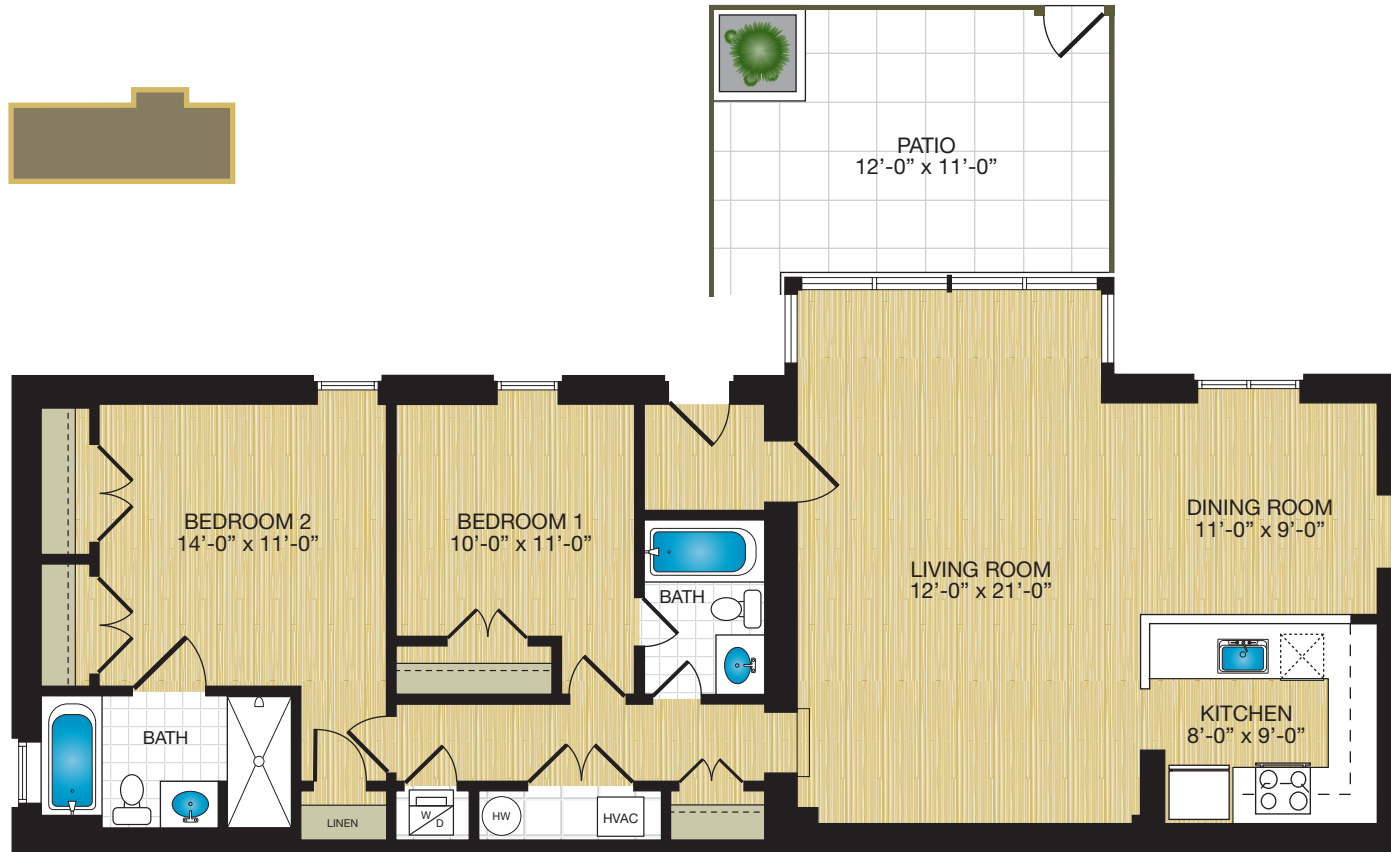

First Floor

Second Floor

Bedrooms	Baths	Levels	Sq. Ft.
2	2.5	Duplex	1145

Developed by
Boundary Street
 DEVELOPMENT, LLC

First Floor

Second Floor

Roof

Third Floor

Bedrooms	Baths	Levels	Sq. Ft.
2	2.5	Duplex	1300

Developed by
Boundary Street
DEVELOPMENT, LLC

Bedrooms	Baths	Levels	Sq. Ft.
2	2.5	1	1130

Developed
by
**Boundary
Street**
DEVELOPMENT, LLC