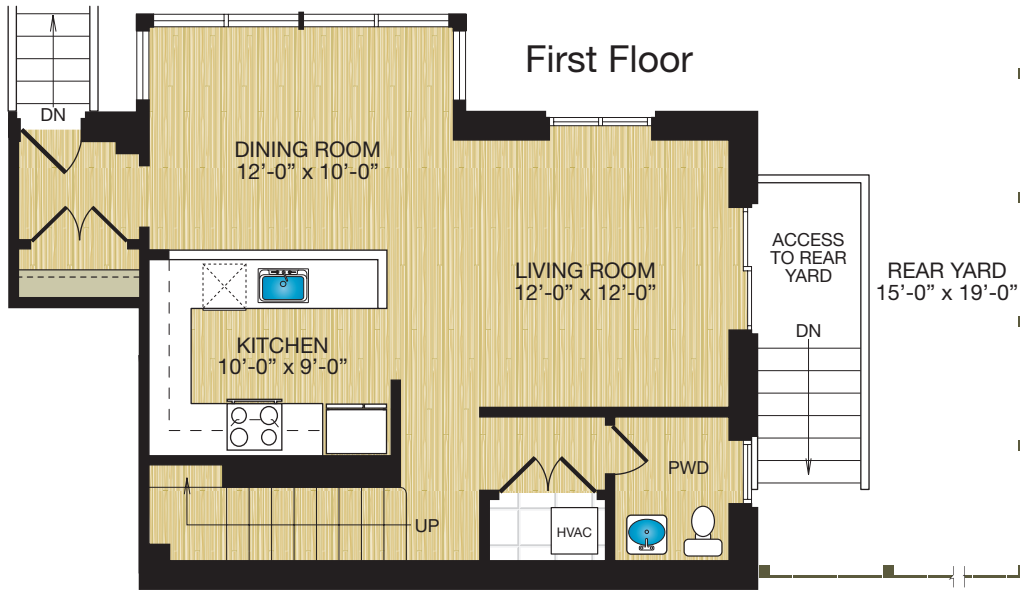

First Floor

Second Floor

Bedrooms	Baths	Levels	Sq. Ft.
2	2.5	Duplex	1145

Developed by
Boundary Street
 DEVELOPMENT, LLC

First Floor

Second Floor

Roof

Third Floor

Bedrooms	Baths	Levels	Sq. Ft.
2	2.5	Duplex	1300

Developed by
Boundary Street
DEVELOPMENT, LLC

Bedrooms	Baths	Levels	Sq. Ft.
2	2.5	1	1130

Developed
by
**Boundary
Street**
DEVELOPMENT, LLC